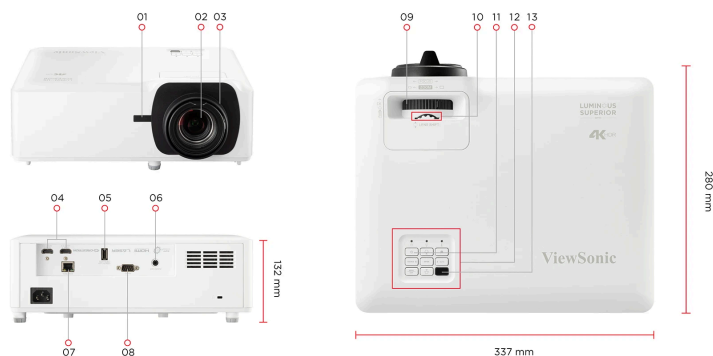

Product Description

Introducing the LS901-4K from ViewSonic's Luminous Superior Series, tailored for expansive venue displays. Featuring 5,500 ANSI lumens of brightness and high native contrast provided by a 0.65" DMD chip through DLP technology, it delivers stunning 4K UHD visuals on screens larger than 100 inches. Perfect for museums and educational institutions, the LS901-4K's ultra-high resolution with HDR/HLG support ensures every detail is vivid and clear, enhancing viewer engagement. With 21:9 aspect ratio support, the LS901-4K is also an ideal choice for Microsoft Teams Rooms. Its 1.7x optical zoom allows for a flexible setup to suit various installation needs, and the vertical lens shift and H/V keystone adjustment make the process a breeze. Additionally, portrait mode and 360° projection capabilities cater to more advanced requirements. Comprehensive LAN control ensures seamless integration into corporate networks. Employing advanced 3rd generation laser phosphor technology, the LS901-4K boasts a remarkable 30,000-hour lifespan, reducing maintenance costs for both business and educational institutions.