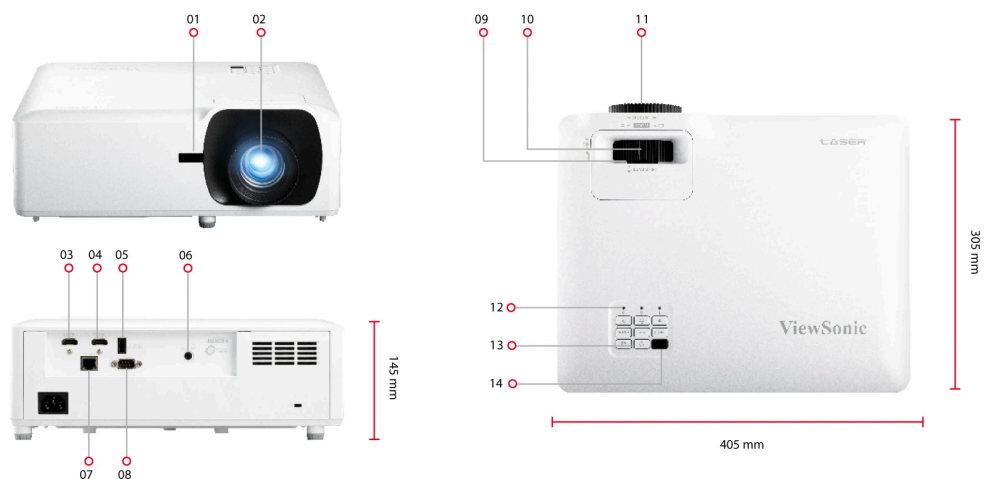

Product Description

The Luminous Superior series is ViewSonic's lamp-free high brightness lineup for both commercial and educational spaces. The LS751HD adopts industry-leading 2nd generation laser phosphor technology and delivers 5,000 ANSI Lumens while eliminating the use of toxic mercury, reducing the cost and effort of frequent lamp replacement and lowering the total cost of ownership. The lamp-free light source offers enhanced sustainability for a greener environment while delivering up to 300" large images with 1080p high resolution and vivid colors no matter if you're in a boardroom, lecture hall, or public space. The projector boasts high installation flexibility with vertical lens shift, 1.6x optical zoom, easy image adjustment with H/V keystone and 4 corner correction, and diverse applications with 360° projection and portrait mode. The LS751HD also comes with HDMI 2.0b, ensuring access to original 4K quality content with HDR/HLG supported.